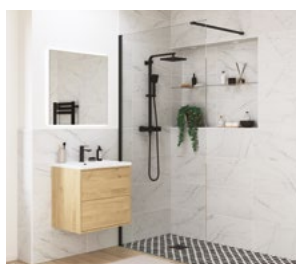

Wetroom Panel Clear Glass/ Black

			True wall adjustments (min/max mm)
500mm	DIEWP5024	£225	480 - 500
700mm	DIEWP7016	£230	680 - 700
760mm	DIEWP7618	£235	740 - 760
800mm	DIEWP8046	£240	780 - 800
900mm	DIEWP9044	£250	880 - 900
1000mm	DIEWP1056	£270	980 - 1000
New 1100mm	DIEWP1110	£290	1080 - 1100
1200mm	DIEWP1244	£310	1180 - 1200
1400mm	DIEWP1416	£350	1380 - 1400

OPTIONAL SIDE PANEL

500mm	DIEWP5026	£235	480 - 500
700mm	DIEWP7018	£240	680 - 700
760mm	DIEWP7620	£245	740 - 760
800mm	DIEWP8048	£250	780 - 800
900mm	DIEWP9046	£260	880 - 900