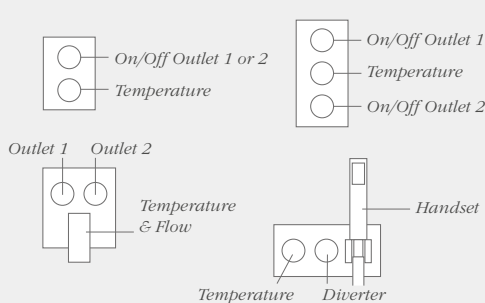

Two outlet

Operate two outlets such as a slide rail kit AND a fixed showerhead independently.

Three outlet

Operates two outlets but gives the option for up to 3 outlet fixtures such as a slide rail kit AND a fixed showerhead AND an overflow bath filler.

ASTRO THERMOSTATIC TWIN SHOWER VALVE

Single Outlet

DICM0592 **£232**

Two Outlet

DICM0594 **£251**

ASTRO THERMOSTATIC TRIPLE SHOWER VALVE

Two Outlet

DICM0600 **£249**

Three Outlet

DICM0602 **£249**

COMET THERMOSTATIC TWIN SHOWER VALVE

Single Outlet

DICM0596 **£232**

Two Outlet

DICM0598 **£251**

COMET THERMOSTATIC TRIPLE SHOWER VALVE

Two Outlet

DICM0604 **£243**

Three Outlet

DICM0606 **£249**