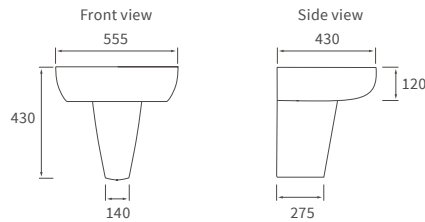

BASIN WITH SEMI PEDESTAL

555 x 430mm