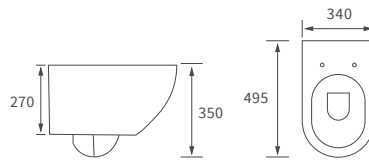

RIMLESS WALL HUNG PAN

Coupling to soil stack: Straight out and straight down

Distance from soil pipe spigot to wall: 105mm

For use with concealed cistern