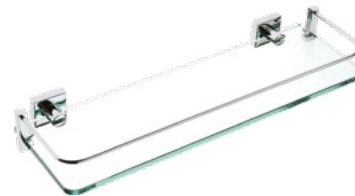

GLASS SHELF
W400 x H700 x D135mm
DIAC0136 **£245**
Brass construction & 8mm glass

Vitti
Chrome & White
Premium Quality

TOILET ROLL HOLDER
W220 x H90 x D48mm
DIAC0092 **£125**
Brass construction

ROBE HOOK
W50 x H50 x D60mm
DIAC0090 **£75**
Brass construction