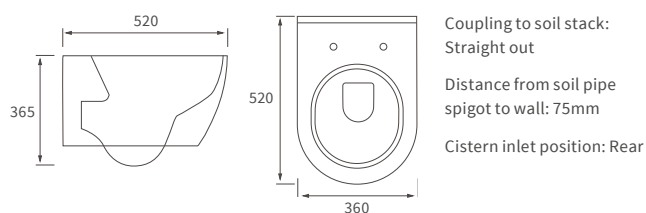

RIMLESS WALL HUNG PAN