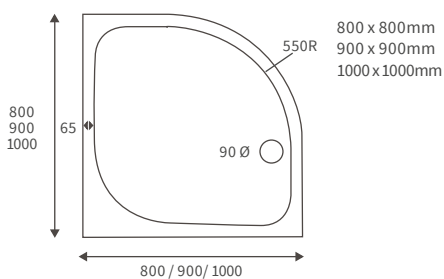

LOW PROFILE QUADRANT TRAYS