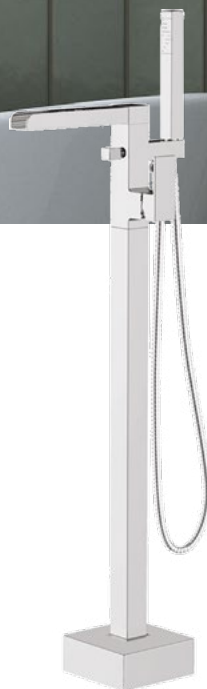

**FLOOR STANDING
BATH/SHOWER MIXER**
Min. 2.0 bar
DITB1102 **£490**

WALL MOUNTED BASIN MIXER
Min. 1.0 bar
DITS1248 **£235**