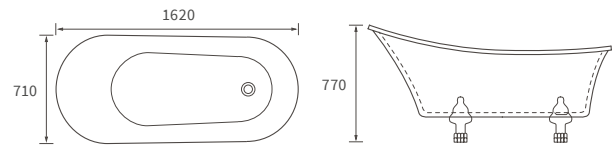

TIVERTON FLOORSTANDING BATH

Capacity 165 litres