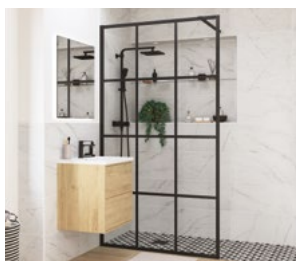

Wetroom Panel Black Framed

			True wall adjustments (min/max mm)
1000mm	DIEWP1046	£425	980 - 1000
1200mm	DIEWP1230	£485	1180 - 1200

OPTIONAL SIDE PANEL

760mm	DIEWP7610	£325	740 - 760
800mm	DIEWP8034	£365	780 - 800