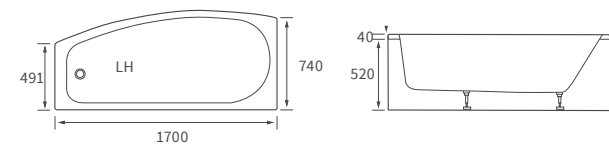

KISMET SINGLE END BATH LH AND RH

Capacity 170 litres

OCALA BATH

Capacity 190 litres

Easy access bath

1690 X 690MM WALK IN EASY ACCESS BATH

Capacity 200 litres

Back to wall baths