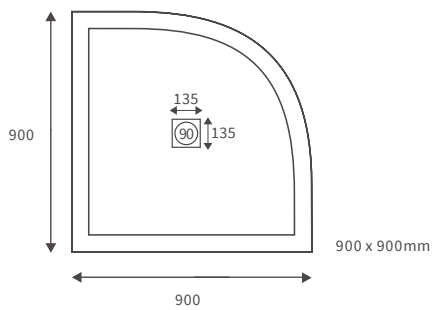

ULTRASLIM QUADRANT TRAY