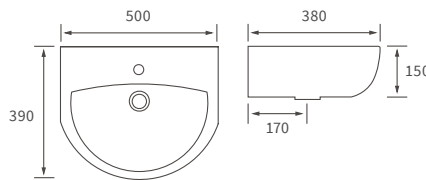

BASIN WITH FULL PEDESTAL

450 x 400mm

BASIN WITH SEMI PEDESTAL

450 x 400mm

SEMI RECESSED BASIN

500 x 390mm

CLOAKROOM BASIN

450 x 380mm