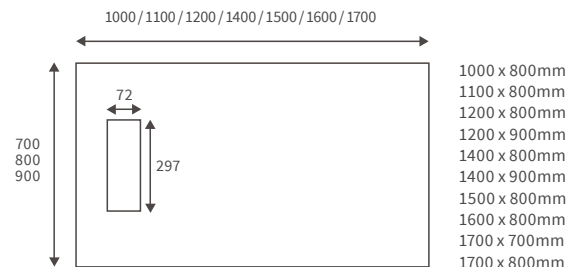

LINEAR TRAYS

Anti-slip ultraslim trays 25mm high

ANTI-SLIP ULTRASLIM SQUARE TRAYS

ANTI-SLIP ULTRASLIM RECTANGULAR TRAYS

ANTI-SLIP ULTRASLIM QUADRANT TRAYS

ANTI-SLIP ULTRASLIM OFFSET QUADRANT TRAYS

*Tray waste is in a central position on this size tray