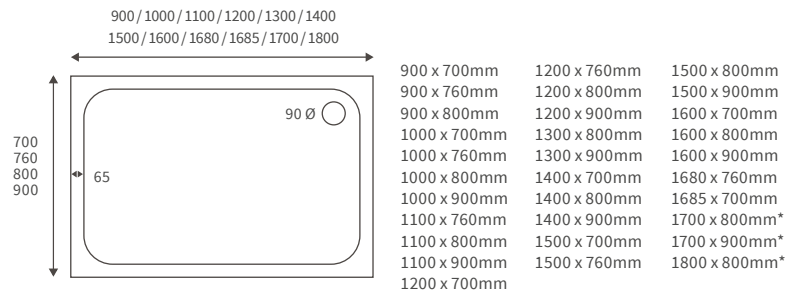

Ultraslim trays 25mm high

ULTRASLIM SQUARE TRAY

ULTRASLIM RECTANGULAR TRAYS

ULTRASLIM QUADRANT TRAY

ULTRASLIM OFFSET QUADRANT TRAY

Low profile trays 45mm high

LOW PROFILE SQUARE TRAYS

LOW PROFILE RECTANGULAR TRAYS