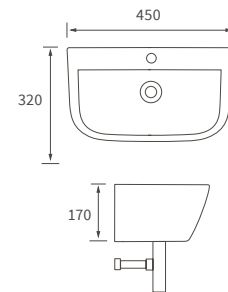

CLOAKROOM BASIN
450 x 320mm