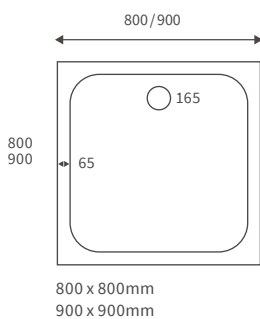

LINEAR TRAYS

Anti-slip ultraslim trays 25mm high

ANTI-SLIP ULTRASLIM SQUARE TRAYS

ANTI-SLIP ULTRASLIM RECTANGULAR TRAYS

ANTI-SLIP ULTRASLIM QUADRANT TRAYS

ANTI-SLIP ULTRASLIM OFFSET QUADRANT TRAYS

*Tray waste is in a central position on this size tray