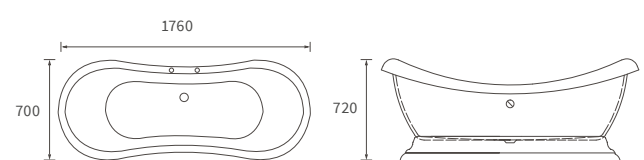

GRACE FLOORSTANDING BATH

Capacity 175 litres