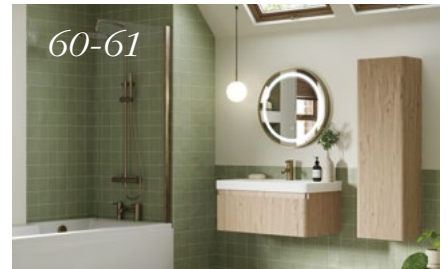

6-99

Modular furniture

Modular furniture has individual units that can be fitted anywhere in your bathroom space to create a bespoke look.

- | | | | |
|--------------|---------------------|--------------|---------------------------|
| 8-13 | Push furniture | 46-51 | Mayfair furniture |
| 14-19 | Ligne furniture | 52-55 | Carino furniture |
| 20-23 | Contrast furniture | 56-59 | Elements furniture |
| 24-27 | Lambra furniture | 60-61 | Kuba furniture New |
| 28-31 | Gatsby furniture | 62-67 | Volta furniture |
| 32-35 | Align furniture | 68-71 | Venosa furniture |
| 36-41 | Statement furniture | 72-73 | Vista furniture |
| 42-45 | Natural furniture | 74-75 | Washbowls |