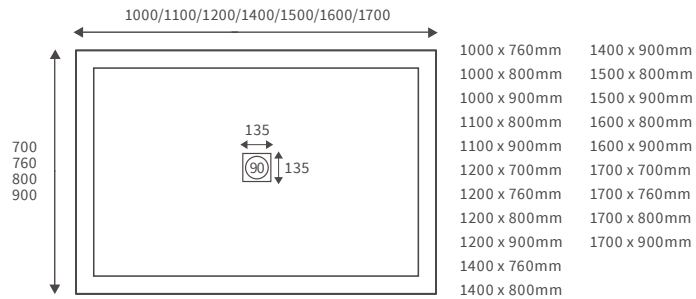

ULTRASLIM RECTANGULAR TRAYS