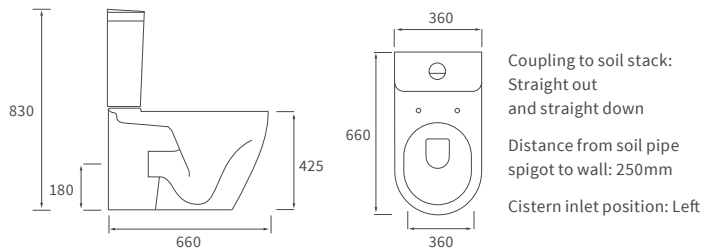

555 x 430mm

SEMI RECESSED BASIN

555 x 435mm

RIMLESS CLOSE COUPLED PAN AND CISTERN FULLY SHROUDED

**RIMLESS CLOSE COUPLED PAN AND CISTERN FULLY SHROUDED
 COMFORT HEIGHT**

RIMLESS CLOSE COUPLED PAN AND CISTERN OPEN BACK