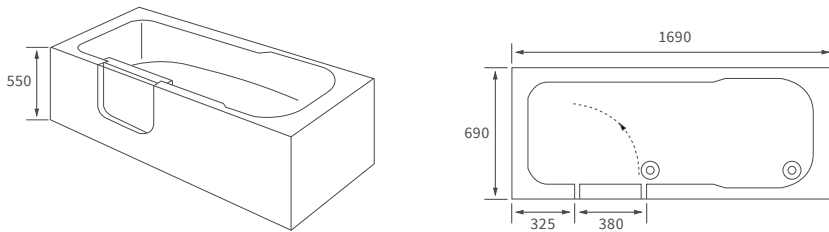

KISMET SINGLE END BATH LH AND RH

Capacity 170 litres

OCALA BATH

Capacity 190 litres

Easy access bath

1690 X 690MM WALK IN EASY ACCESS BATH

Capacity 200 litres

Back to wall baths