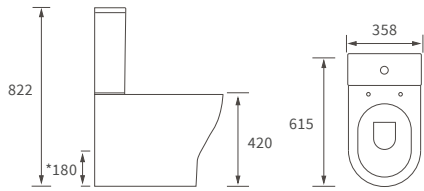

RIMLESS CLOSE COUPLED PAN AND CISTERN FULLY SHROUDED

Lily