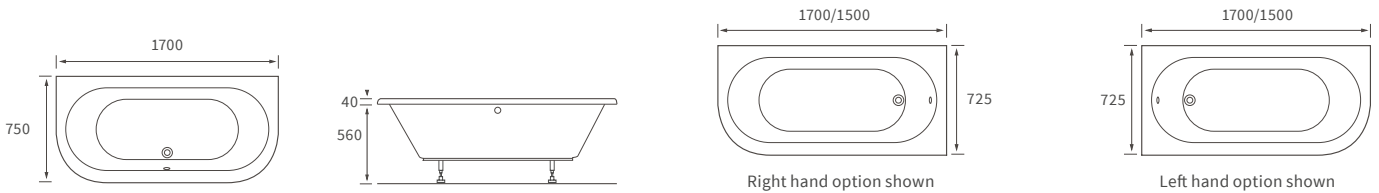

KISMET SINGLE END BATH LH AND RH

Capacity 170 litres

OCALA BATH

Capacity 190 litres

Easy access bath

1690 X 690MM WALK IN EASY ACCESS BATH

Capacity 200 litres

Back to wall baths