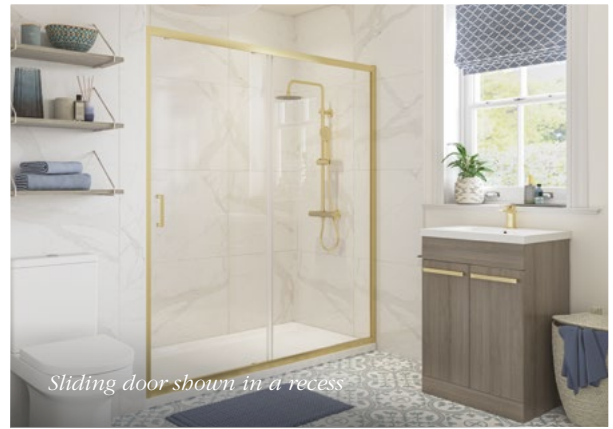

REFLEXION CLASSIX

1850mm high

Concealed fixings

Wetroom compatible

Easy Clean glass treatment

Approved

6mm toughened safety glass

Power shower compatible

Adjustment for out of true walls

Quick release rollers

Sliding Door Brushed Brass Profile

Also available in a stunning brushed brass finish, allowing you to coordinate with other brass tones in your bathroom.

Slide door opening

Sliding door shown in a recess