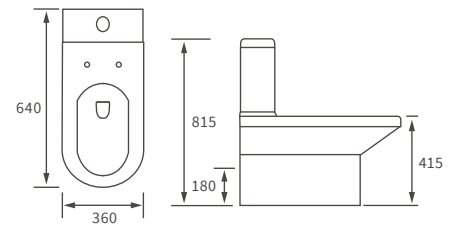

CLOSE COUPLED RIMLESS PAN AND CISTERN FULLY SHROUDED

Coupling to soil stack:
Straight out, straight down

Distance from soil pipe spigot to wall: 180mm

Cistern inlet position: Right