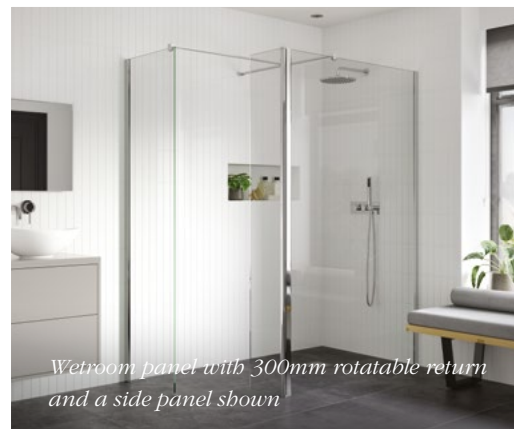

Our minimalist design walk-in enclosure, with the addition of either a 300mm rotating panel with full hinge or a 300mm splash panel, both designed to control splashes in your bathroom.

Wetroom panel with 300mm rotatable return shown