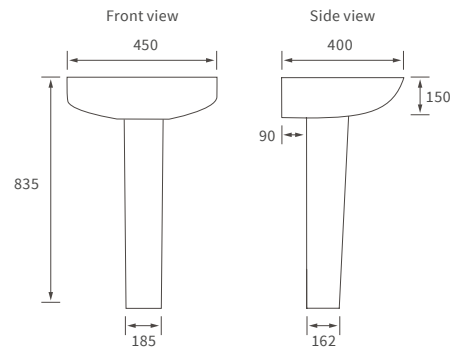

BASIN WITH FULL PEDESTAL

450 x 400mm

BASIN WITH SEMI PEDESTAL

450 x 400mm

SEMI RECESSED BASIN

500 x 390mm

CLOAKROOM BASIN

450 x 380mm