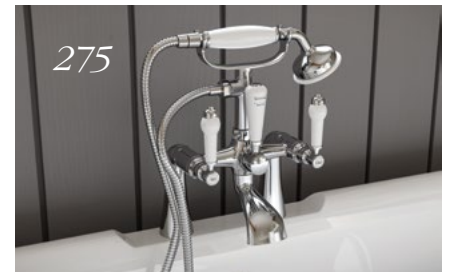

Take time for our
taps 244-279

Getting the right finishing touches for your bathroom can really add the wow factor and transform your room into a stunning suite.

- 246-253** Vema taps
- 254-273** Modern taps
- 274-277** Classic taps
- 278** Thermostatic bath shower mixer
- 278-279** Bottle traps and wastes