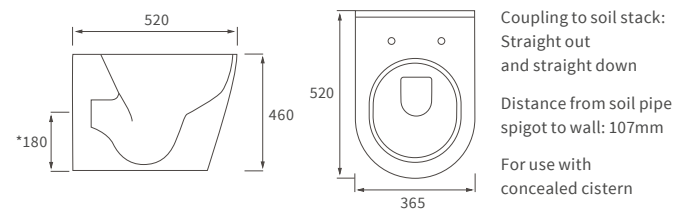

RIMLESS BACK TO WALL PAN COMFORT HEIGHT