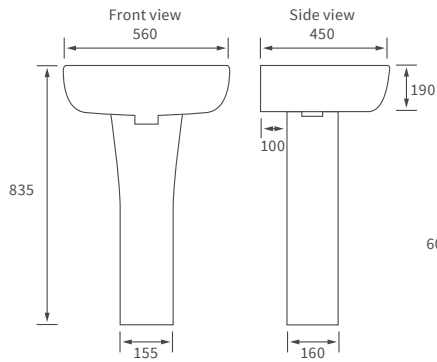

Cedarwood

BASIN WITH FULL PEDESTAL
560 x 450mm