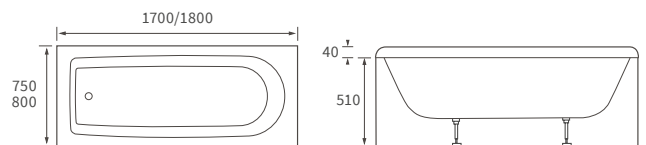

MIAMI SINGLE END BATH

Capacity 1700 x 750mm 180 litres, 1700 x 800mm - 190 litres, 1800 x 800mm 200 litres