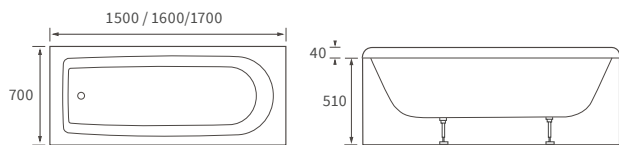

MIAMI SINGLE END BATH

Capacity 1500 x 700mm - 160 litres, 1600 x 700mm - 170 litres, 1700 x 700mm - 180 litres