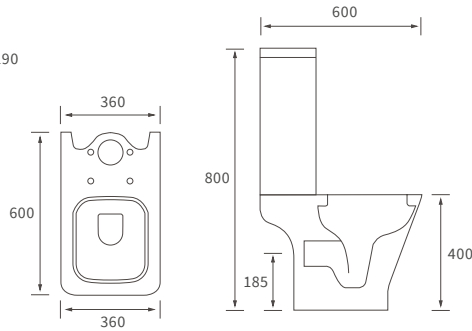

CLOSE COUPLED PAN AND CISTERN
Open back
Coupling to soil stack:
Straight out and straight down
Distance from soil pipe spigot to wall: 155mm
Cistern inlet position: Left