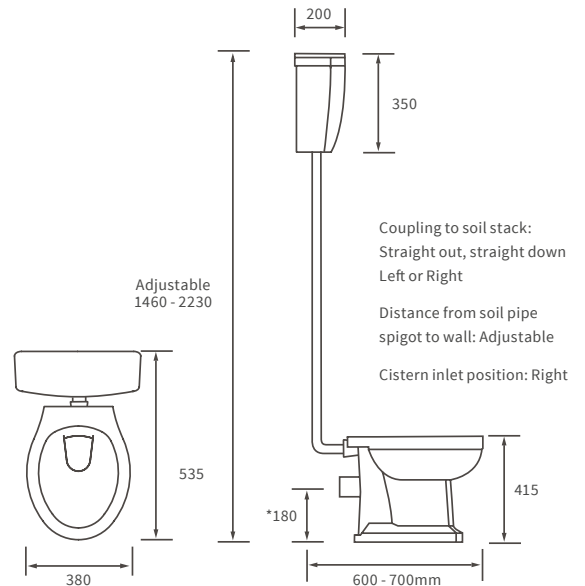

HIGH LEVEL PAN AND CISTERN

Coupling to soil stack:
Straight out, straight down
Left or Right
Distance from soil pipe
spigot to wall: Adjustable
Cistern inlet position: Right