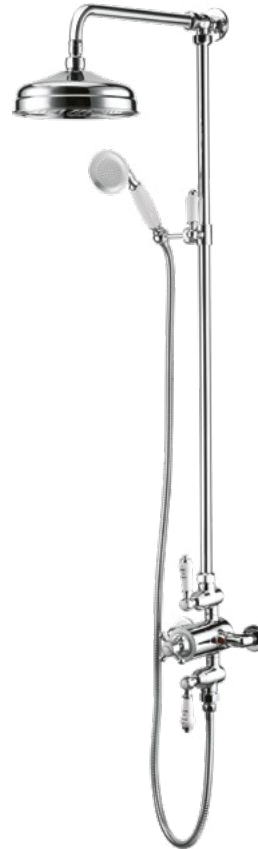

TRADITIONAL WALL OUTLET ELBOW

DICM0688 **£28**

TRADITIONAL SLIDE RAIL

DICM0686 **£143**

ROUND SHOWER ARM

300mm Chrome Plated Brass

DICM0654 **£40**

Berwick mixer packs