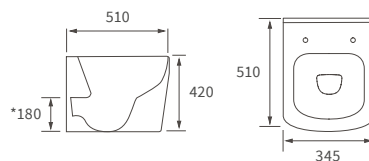

BACK TO WALL PAN SHORT PROJECTION

Back to Wall Pan Coupling to soil stack:
Straight out and straight down

Distance from soil pipe spigot to wall: 105mm

For use with concealed cistern