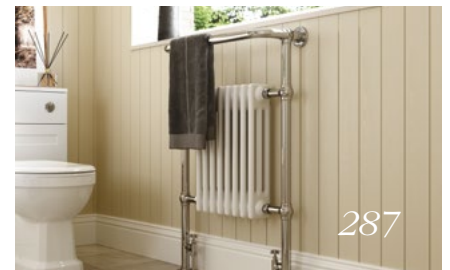

Contents

6-99	Furniture
100-123	Suites
124-153	Baths & Bathscreens
154-215	Enclosures & Trays
216-243	Showers
244-279	Taps
280-321	Finishing Touches
322-354	Technical Specifications