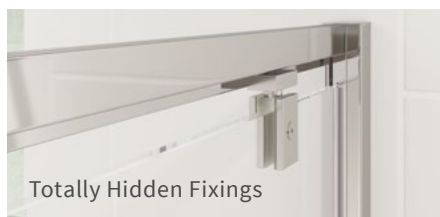

REFLEXION

SHOWER ENCLOSURES

REFLEXION

Shower Blade
Stainless Steel

Ideal to help keep your enclosure sparkling, comes with a suction cup hook so you can keep it close to hand.

£27 DIEA0030

time for RefleXion