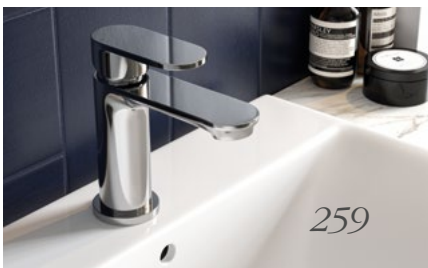

Take time for our
taps 244-279

Getting the right finishing touches for your bathroom can really add the wow factor and transform your room into a stunning suite.

- 246-253** Vema taps
- 254-273** Modern taps
- 274-277** Classic taps
- 278** Thermostatic bath shower mixer
- 278-279** Bottle traps and wastes