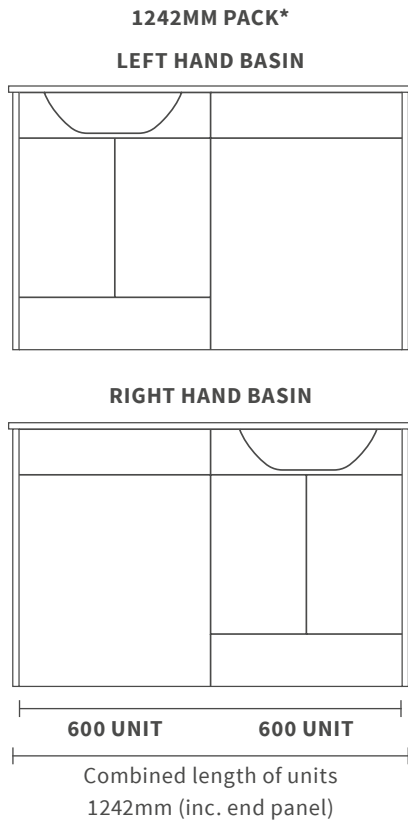

Fitted Furniture Useful information for integrated basin packs

*Pack includes one piece resin basin (1 tap hole), 600mm basin unit, 600mm WC unit, 2 end panels and plinth.

**Pack includes one piece resin basin (1 tap hole), 600mm basin unit, 300mm 3 drawer unit, 600mm WC unit, 2 end panels and plinth.

OR

Pack includes one piece resin basin (1 tap hole), 600mm basin unit, 300mm 1 door base unit, 600mm WC unit, 2 end panels and plinth.

(FOR BENITA)

Pack includes one piece resin basin (1 tap hole), 600mm basin unit, 300mm 1 door, 1 drawer unit, 600mm WC unit, 2 end panels and plinth.

OR

Pack includes one piece resin basin (1 tap hole), 600mm basin unit, 300mm 1 door base unit, 600mm WC unit, 2 end panels and plinth.

Texture

DESCRIPTION	MATT WHITE	MATT GRAPHITE GREY	PRICE
300mm 3 Drawer Unit	DIFT2366	DIFT2390	£625
300mm 1 Door Base Unit	DIFT2368	DIFT2392	£333
600mm 3 Drawer Unit	DIFT2372	DIFT2396	£712
600mm 2 Door Basin Unit	DIFT2374	DIFT2398	£436
300mm 2 Door Tall Unit	DIFT2376	DIFT2400	£641
600mm WC Unit	DIFT2382	DIFT2406	£369
2.4m Plinth (height 150mm)	DIFT2384	DIFT2408	£82
Base End Panel 330 x 900mm	DIFT2386	DIFT2410	£138
Tall End Panel 330 x 2200mm	DIFT2388	DIFT2412	£272
Over Handle 200mm Matt Black (Single)	DIFH0042		£32
Over Handle 200mm Brushed Brass (Single)	DIFH0044		£32
Over Handle 200mm Chrome (Single)	DIFH0046		£32
D Handle 330mm Matt Black (Single)	DIFH0050		£39
D Handle 330mm Brushed Brass (Single)	DIFH0048		£39
D Handle 170mm Matt Black (Single)	DIFH0066		£16
D Handle 170mm Brushed Brass (Single)	DIFH0064		£16