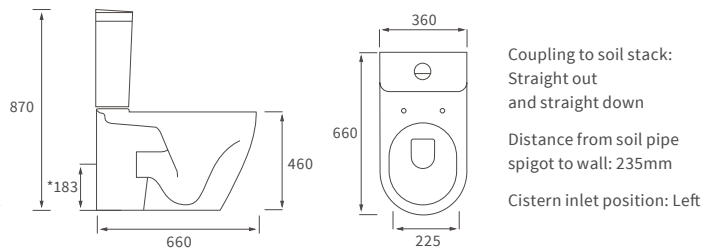

555 x 430mm

SEMI RECESSED BASIN

555 x 435mm

RIMLESS CLOSE COUPLED PAN AND CISTERN FULLY SHROUDED

**RIMLESS CLOSE COUPLED PAN AND CISTERN FULLY SHROUDED
 COMFORT HEIGHT**

RIMLESS CLOSE COUPLED PAN AND CISTERN OPEN BACK