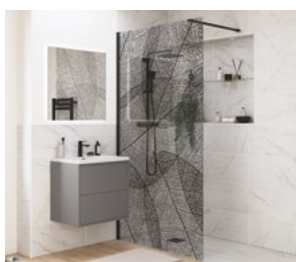

Wetroom Panel Black Leaf

			True wall adjustments (min/max mm)
1200mm	DIEWP1234	£805	1180 - 1200