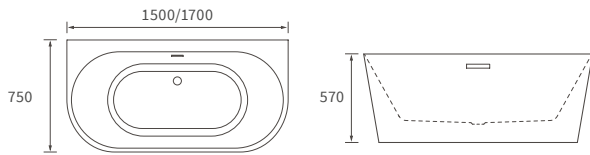

Freestanding baths

LINTON FLOORSTANDING BATH

Capacity 1500x750x570mm - 187 litres

Capacity 1700x750x570mm - 210 litres