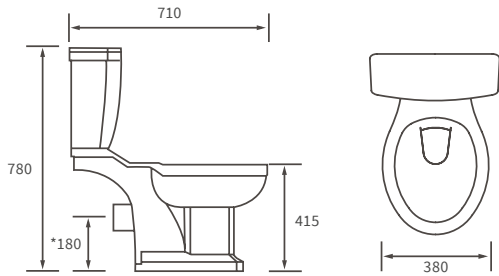

Sherbourne

CLOSE COUPLED PAN AND CISTERN

Coupling to soil stack: Straight out, straight down, Left or Right
Distance from soil pipe spigot to wall: 130mm
Cistern inlet position: Left