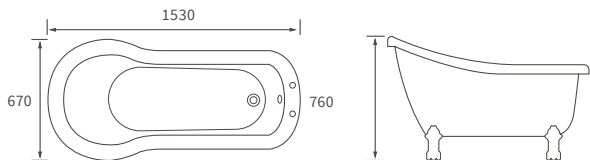

BAYSWATER BATH

Capacity 1530 x 670 x 760mm - 147 litres