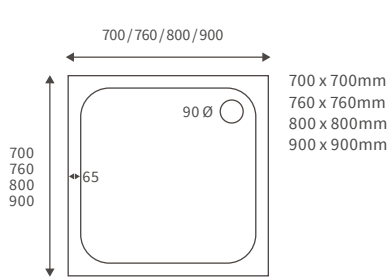

Ultraslim trays 25mm high

ULTRASLIM SQUARE TRAY

ULTRASLIM RECTANGULAR TRAYS

ULTRASLIM QUADRANT TRAY

ULTRASLIM OFFSET QUADRANT TRAY

Low profile trays 45mm high

LOW PROFILE SQUARE TRAYS

LOW PROFILE RECTANGULAR TRAYS