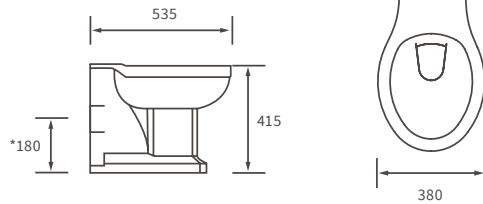

BACK TO WALL PAN

Coupling to soil stack: Straight out and straight down
Distance from soil pipe spigot to wall: 100mm
For use with concealed cistern