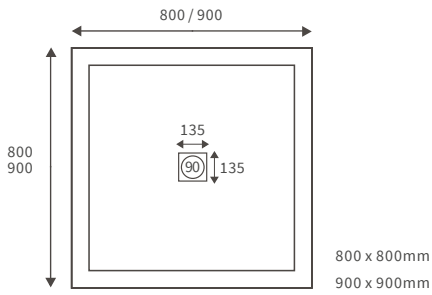

Ultraslim trays 25mm high

ULTRASLIM SQUARE TRAY