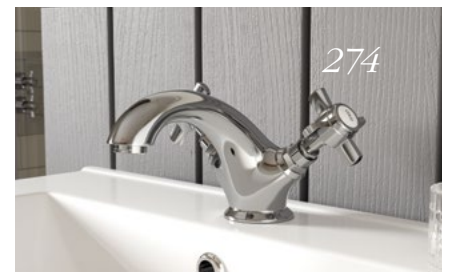

Take time for our
taps 244-279

Getting the right finishing touches for your bathroom can really add the wow factor and transform your room into a stunning suite.

- 246-253** Vema taps
- 254-273** Modern taps
- 274-277** Classic taps
- 278** Thermostatic bath shower mixer
- 278-279** Bottle traps and wastes