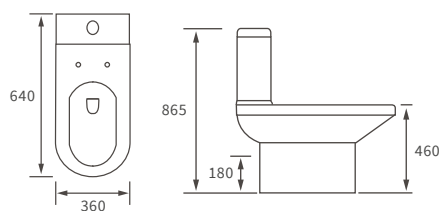

CLOSE COUPLED RIMLESS PAN AND CISTERN COMFORT HEIGHT

Coupling to soil stack:
Straight out, straight down, Left or Right

Distance from soil pipe spigot to wall: 150mm

Cistern inlet position: Right