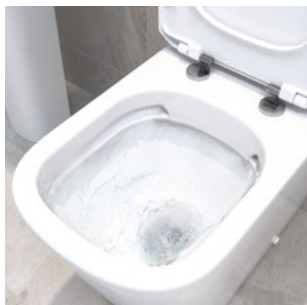

Rimless the height of cleanliness

Rimless WCs are easier to clean as they flush by propelling jets of water around the bowl without needing a rim.

They are highly efficient and can easily be incorporated into any bathroom and can be mixed perfectly with other products in the range.