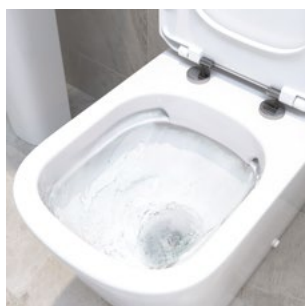

TOILET SEAT COVER CAPS

MATT BLACK	DIAC0222	£16
BRUSHED BRASS	DIAC0220	£16
WHITE	DIAC0224	£16

SOFT CLOSE TOILET SEAT

DISA0104 **£75**

Rimless the height of cleanliness

Rimless WCs are easier to clean as they flush by propelling jets of water around the bowl without needing a rim.