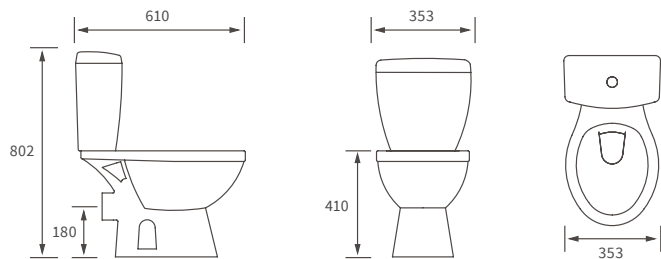

BASIN WITH FULL PEDESTAL

450 x 400mm

BASIN WITH SEMI PEDESTAL

450 x 400mm

SEMI RECESSED BASIN

500 x 390mm

CLOAKROOM BASIN

450 x 380mm