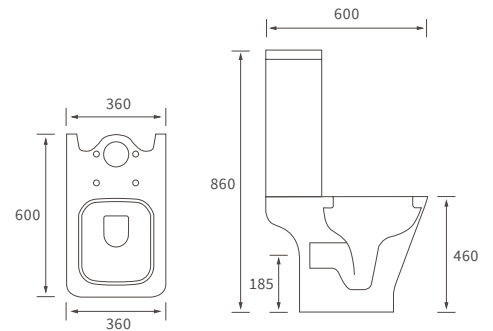

CLOSE COUPLED RIMLESS & COMFORT HEIGHT PAN AND CISTERN
Open back
Coupling to soil stack:
Straight out and straight down
Distance from soil pipe spigot to wall: 155mm
Cistern inlet position: Left