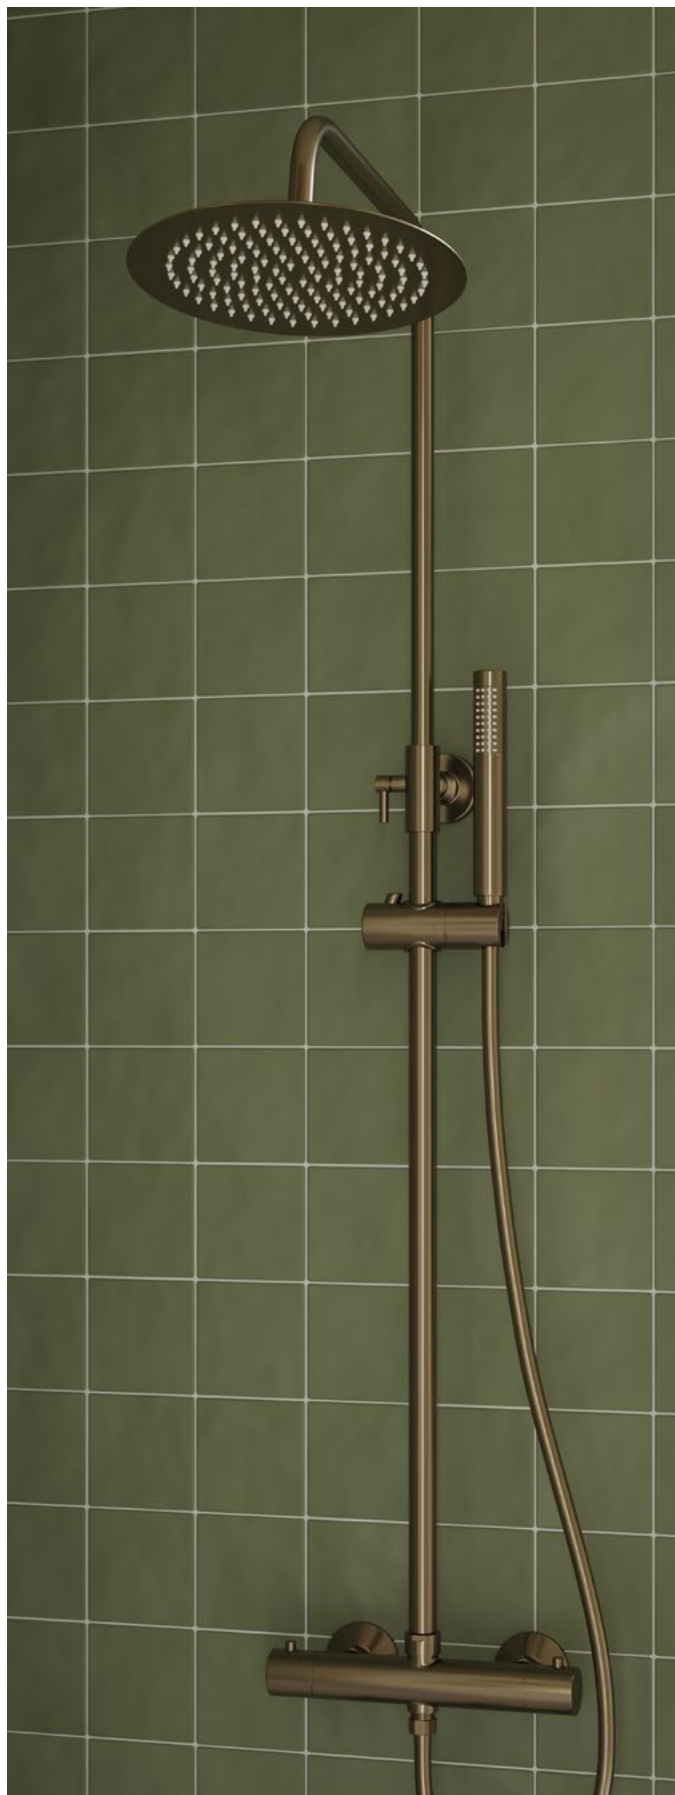

Mixer showers

New

SQUARE THERMOSTATIC BAR MIXER

with riser kit,
brushed bronze

DICM0750 **£428**

- Integrated diverter ceramic valve
- 1.5m hose
- Minimum pressure 0.5 bar

*See this shower
in your space*

New

ROUND THERMOSTATIC BAR MIXER

with riser kit,
brushed bronze

DICM0752 **£386**

- Integrated diverter ceramic valve
- 1.5m hose
- Minimum pressure 0.5 bar

*See this shower
in your space*