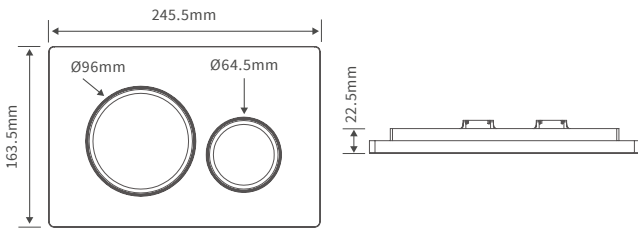

ROUND FLUSHPLATE