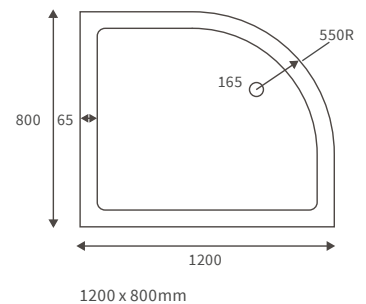

LINEAR TRAYS

Anti-slip ultraslim trays 25mm high

ANTI-SLIP ULTRASLIM SQUARE TRAYS

ANTI-SLIP ULTRASLIM RECTANGULAR TRAYS

ANTI-SLIP ULTRASLIM QUADRANT TRAYS

ANTI-SLIP ULTRASLIM OFFSET QUADRANT TRAYS

*Tray waste is in a central position on this size tray