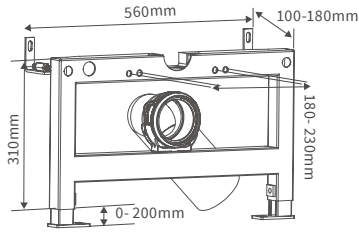

Wall hung frames, concealed cisterns & flush plates

LOW HEIGHT WC FRAME
Height including pipe 762mm

WALL HUNG WC FRAME
Excl. Cistern

LOW HEIGHT WC FRAME
Incl. Cistern

WALL HUNG WC FRAME
Incl. Cistern

ROUND FLUSHPLATE