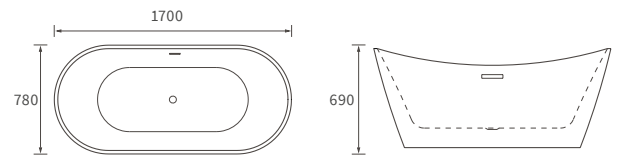

BELMONT FLOORSTANDING BATH

Capacity 245 litres