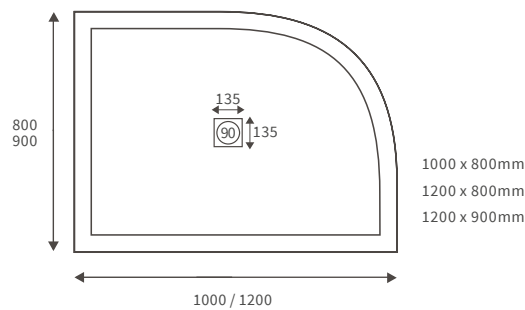

Ultraslim trays 25mm high

ULTRASLIM SQUARE TRAY

ULTRASLIM RECTANGULAR TRAYS

ULTRASLIM QUADRANT TRAY

ULTRASLIM OFFSET QUADRANT TRAY

Low profile trays 45mm high

LOW PROFILE SQUARE TRAYS

LOW PROFILE RECTANGULAR TRAYS