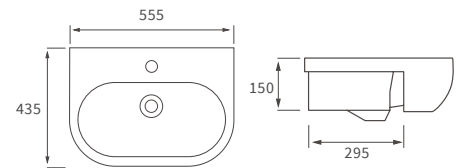

SEMI RECESSED BASIN

555 x 435mm