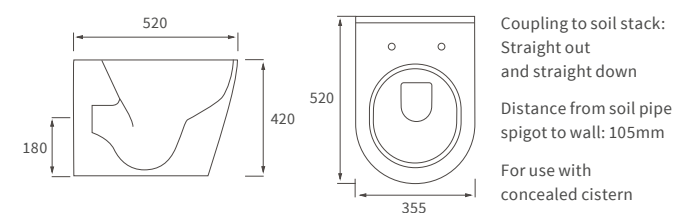

BACK TO WALL PAN

*180mm (+/-5mm).