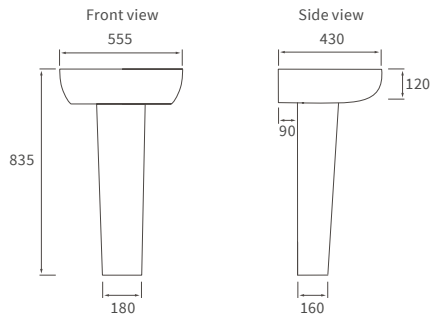

Cilantro

BASIN WITH FULL PEDESTAL

555 x 430mm