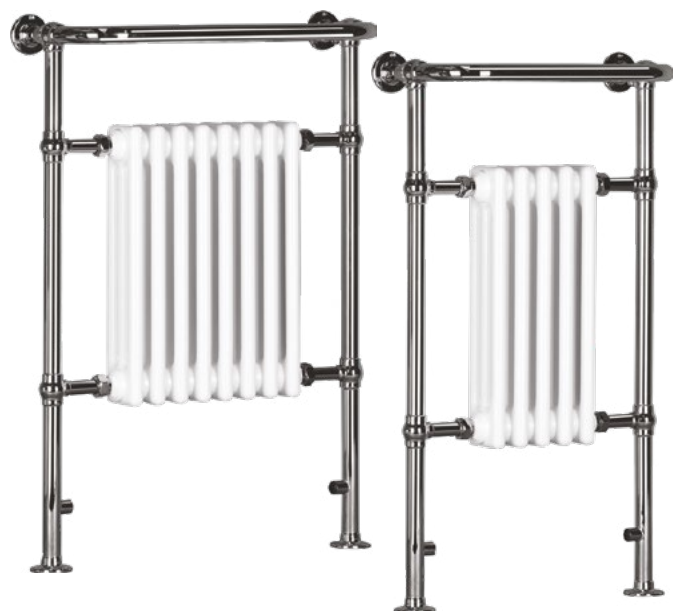

ETERNO²

W538 x H963 x D230mm

DIRA0220 White BTU's: 1246 **£480**

W673 x H963 x D230mm

DIRA0218 White BTU's: 1778 **£525**