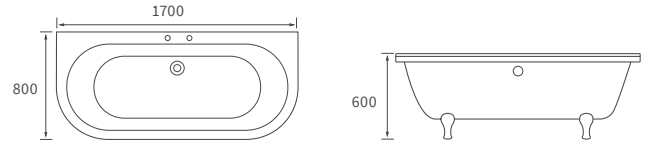

FINCHLEY BATH

Capacity 182 litres