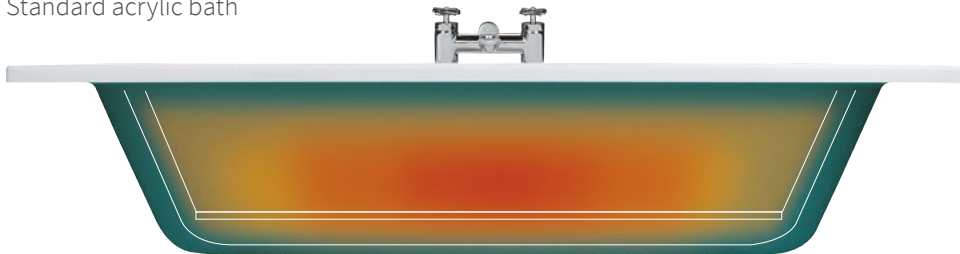

Supercast is a substantial reinforcement process for an acrylic bath.

This reinforcement process results in each bath being incredibly strong and hard-wearing. This gives you the reminiscent assurance of an old cast iron bath with the natural warmth and quality acrylic has.

Acrylic's unique properties make it ideal for manufacturing baths. Acrylic allows itself to be moulded into many shapes giving many possibilities for varied designs, an attribute that enables baths to be manufactured with design and function working in harmony. The natural gloss is cast all the way through the acrylic resulting in a product that is smooth and ever so easy to clean.

The intensive reinforcement processes and final (grey) 'flow coat' jacket to the entire underside of the bath adds strength and insulating properties. This keeps your bath water hotter for longer!

Standard acrylic bath