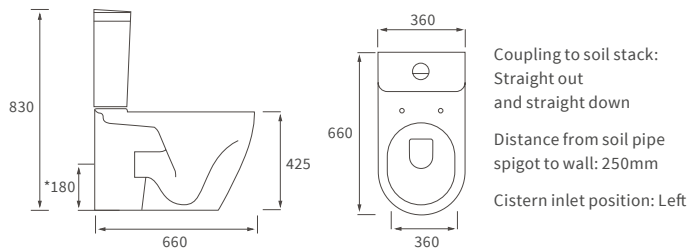

RIMLESS CLOSE COUPLED PAN AND CISTERN FULLY SHROUDED