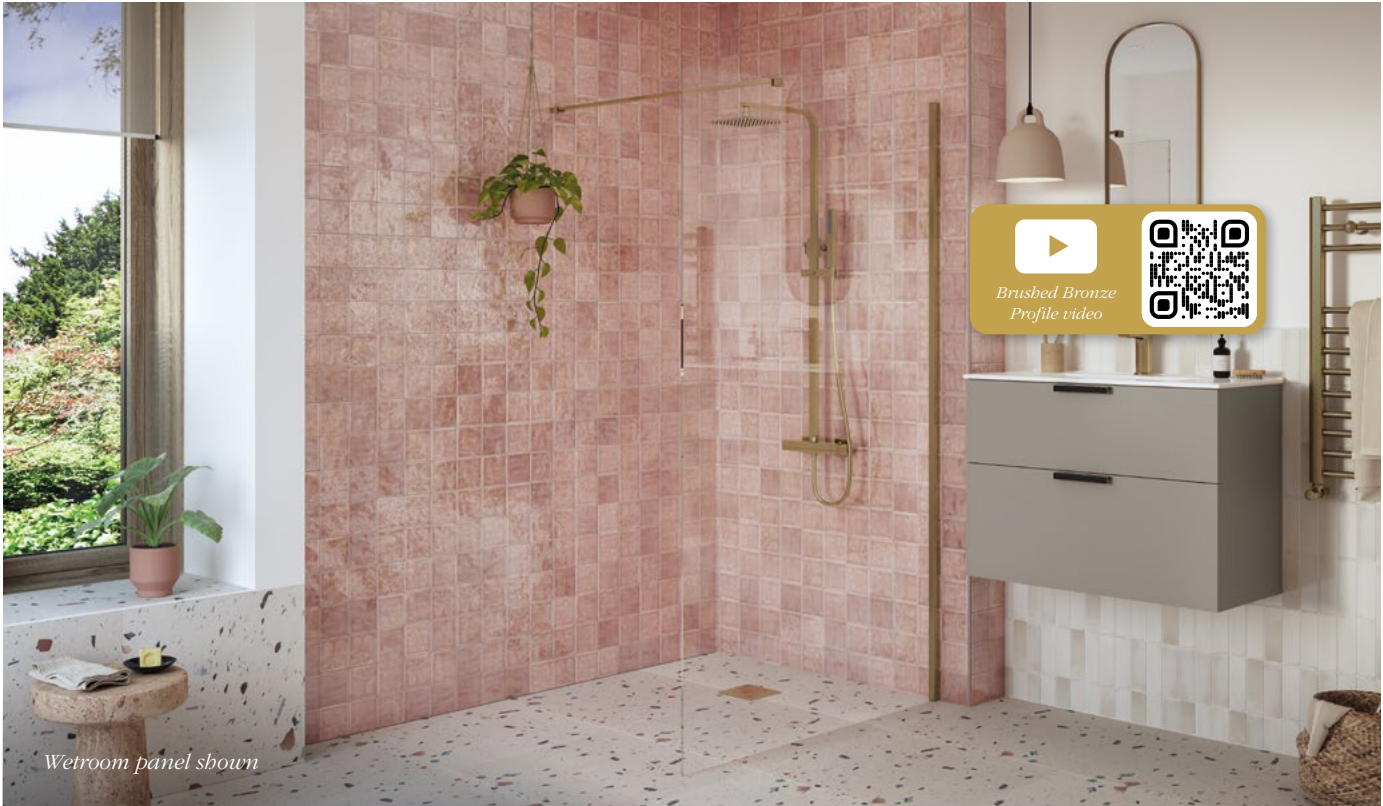

New

Wetroom Panels Fluted Glass, Brushed Bronze Profile

Totally on trend fluted glass combined with stunning brushed bronze profiles; perfection!

1950mm high

Wetroom compatible

8mm toughened safety glass

Adjustment for out of true walls

Concealed fixings

Easy Clean glass treatment

Power shower compatible

Approved

Can be installed directly onto a prepared floor in a wetroom or on a tray.

New

Wetroom Panels Clear Glass, Brushed Bronze Profile

Creates a stunning centrepiece in any bathroom.

- 1950mm high
- Wetroom compatible
- 8mm toughened safety glass
- Adjustment for out of true walls
- Concealed fixings
- Easy Clean glass treatment
- Power shower compatible
- Approved

Can be installed directly onto a prepared floor in a wetroom or on a tray.

Brushed Bronze Profile video

Browse our full range of complementing trays. Pages 210-215.

New

Wetroom Panels Clear Glass, Brushed Bronze Profile and Splash Panel