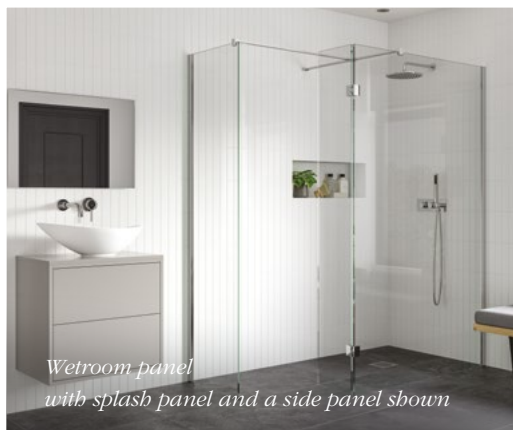

Wetroom panel with splash panel and a side panel shown

Browse our full range of complementing trays. Pages 210-215.