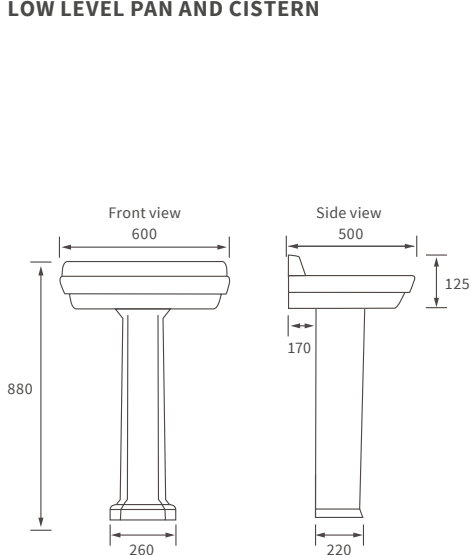

LOW LEVEL PAN AND CISTERN

BASIN WITH FULL PEDESTAL

600 x 500mm