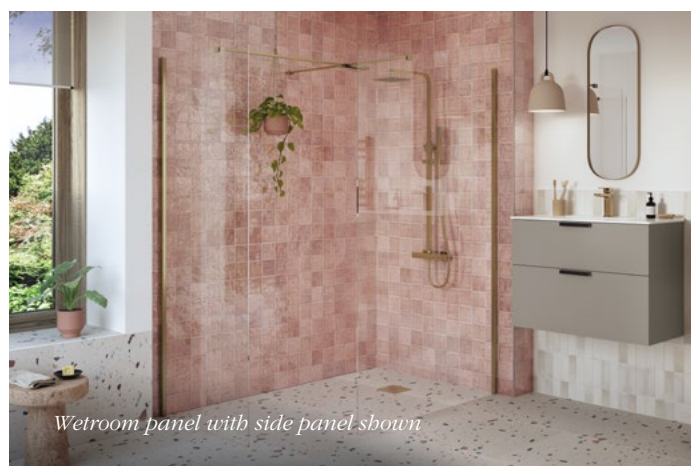

Creates a stunning centrepiece in any bathroom.

- 1950mm high
- Wetroom compatible
- 8mm toughened safety glass
- Adjustment for out of true walls
- Concealed fixings
- Easy Clean glass treatment
- Power shower compatible
- Approved

Can be installed directly onto a prepared floor in a wetroom or on a tray.