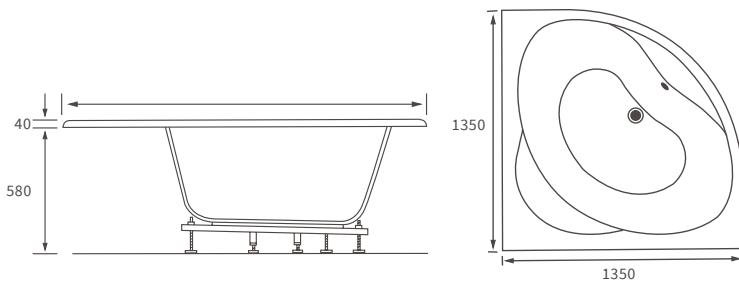

TYBEE CORNER BATH

Capacity 390 litres