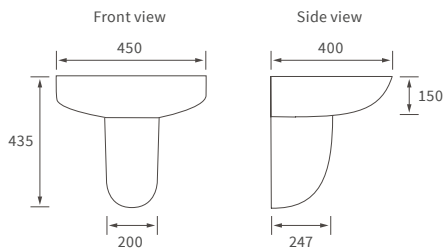

BASIN WITH FULL PEDESTAL

450 x 400mm

BASIN WITH SEMI PEDESTAL

450 x 400mm

SEMI RECESSED BASIN

500 x 390mm

CLOAKROOM BASIN

450 x 380mm