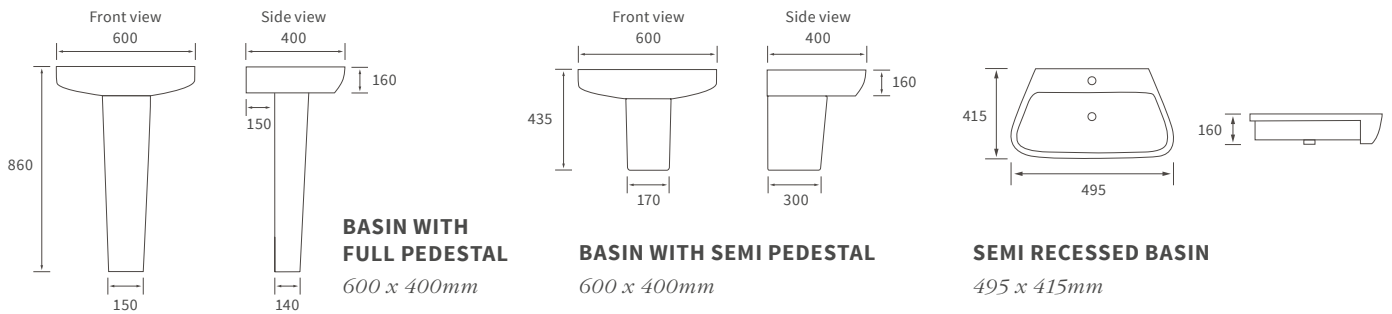

Tilia

Coupling to soil stack:
Straight out
and straight down

Distance from soil pipe
spigot to wall: 205mm

Cistern inlet position:
Left