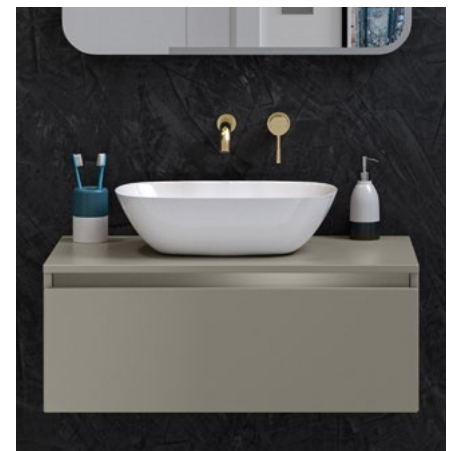

W810 x D460 x H10mm DIFW0338 **£235**

W1210 x D460 x H10mm DIFW0342 **£395**

3) Choose your washbowl

(from our selection on page 74-75)

Pictured with Layla washbowl.

Elements

Wall hung & floor standing furniture