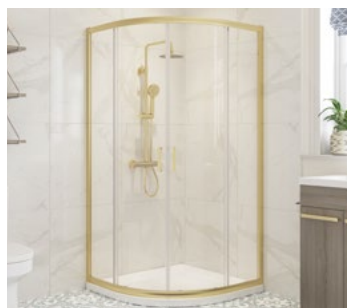

2 Door Quadrant Chrome

		True wall adjustments (min/max mm)		Door Opening (mm)
800mm	DIEQ8050	£353	770 - 790 x 770 x 790	450
900mm	DIEQ9086	£376	870 - 890 x 870 x 890	580

2 Door Quadrant Black

		True wall adjustments (min/max mm)		Door Opening (mm)
800mm	DIEQ8054	£431	770 - 790 x 770 x 790	450
900mm	DIEQ9090	£443	870 - 890 x 870 x 890	580

2 Door Quadrant Brushed Brass

		True wall adjustments (min/max mm)		Door Opening (mm)
800mm	DIEQ8058	£442	770 - 790 x 770 x 790	450
900mm	DIEQ9094	£454	870 - 890 x 870 x 890	580