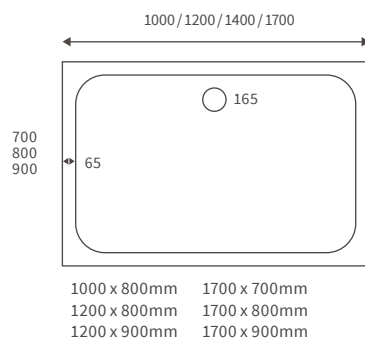

LINEAR TRAYS

Anti-slip ultraslim trays 25mm high

ANTI-SLIP ULTRASLIM SQUARE TRAYS

ANTI-SLIP ULTRASLIM RECTANGULAR TRAYS

ANTI-SLIP ULTRASLIM QUADRANT TRAYS

ANTI-SLIP ULTRASLIM OFFSET QUADRANT TRAYS

*Tray waste is in a central position on this size tray