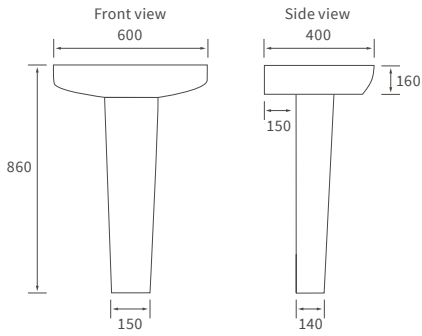

Amyris

BASIN WITH FULL PEDESTAL

600 x 400mm