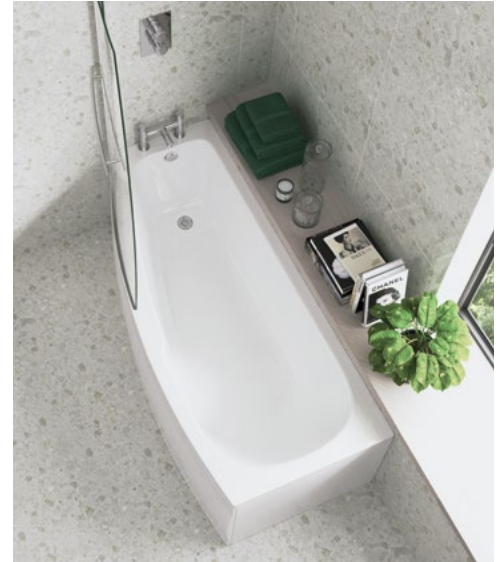

£346

DIBP0276 Front panel

£144

DIBP0278 Wide end panel

£68

DIBS0092 Space Saver Bath Screen

£245

OCALA BATH