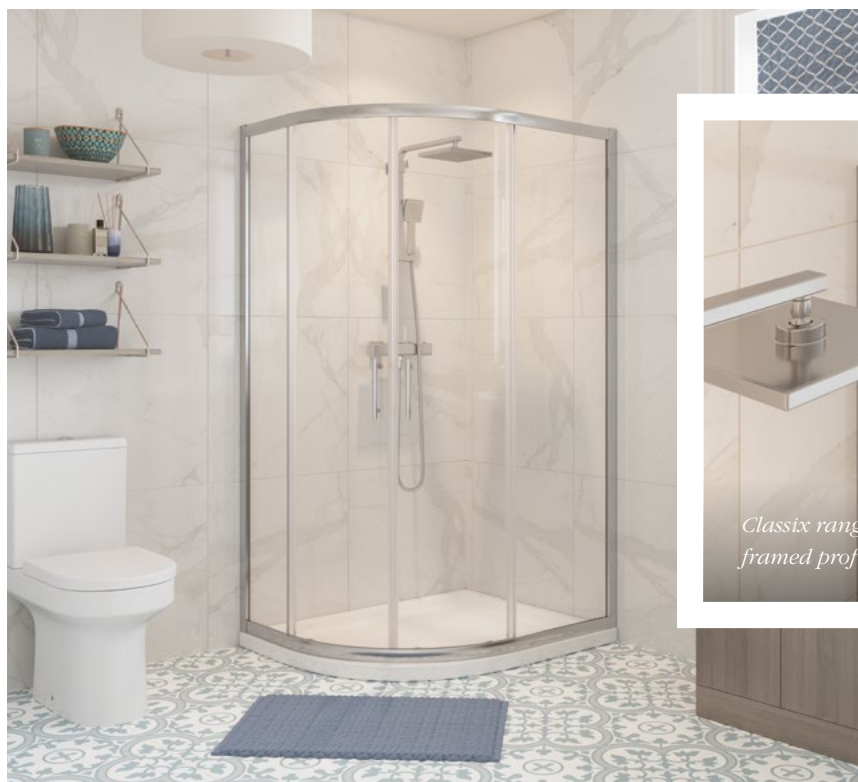

Browse our full range of complementing trays. Pages 210-215.