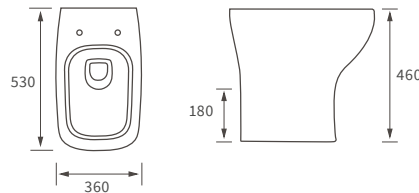

BTW RIMLESS & COMFORT HEIGHT PAN
Coupling to soil stack: Straight out and straight down
Distance from soil pipe spigot to wall: 30mm
For use with concealed cistern