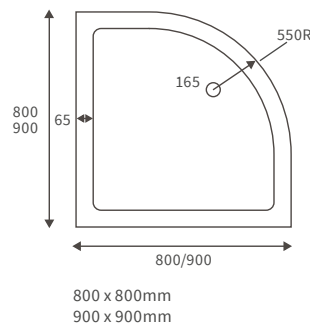

LINEAR TRAYS

Anti-slip ultraslim trays 25mm high

ANTI-SLIP ULTRASLIM SQUARE TRAYS

ANTI-SLIP ULTRASLIM RECTANGULAR TRAYS

ANTI-SLIP ULTRASLIM QUADRANT TRAYS

ANTI-SLIP ULTRASLIM OFFSET QUADRANT TRAYS

*Tray waste is in a central position on this size tray