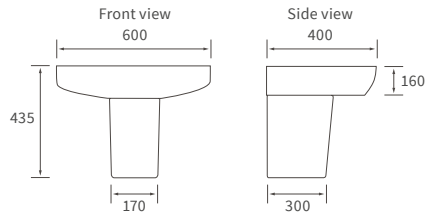

BASIN WITH SEMI PEDESTAL

600 x 400mm