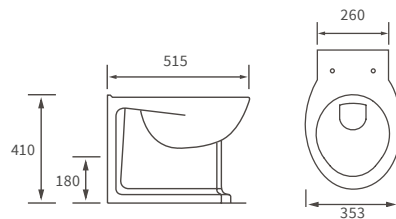

BACK TO WALL PAN

Coupling to soil stack: Straight out and straight down

Distance from soil pipe spigot to wall: 100mm

For use with concealed cistern