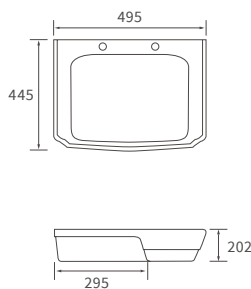

SEMI RECESSED BASIN

495 x 445mm