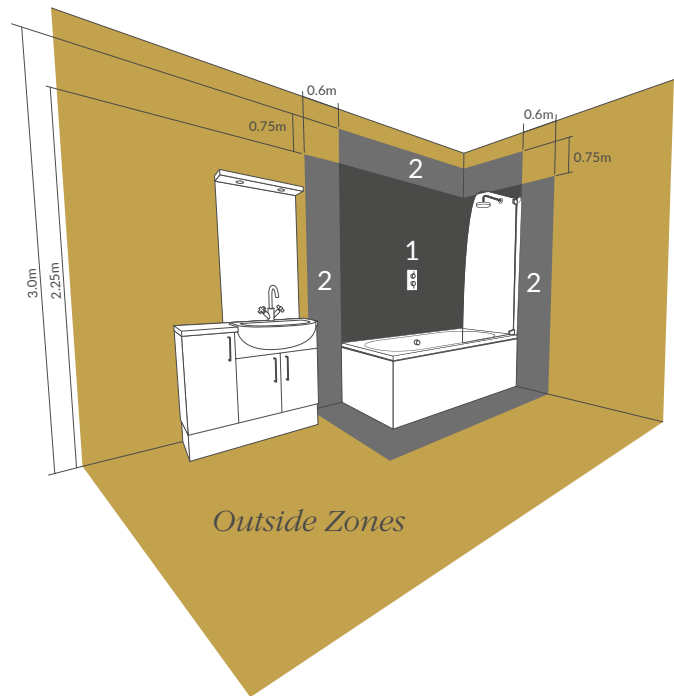

Lighting

Our stunning collection of bathroom lights are all IP44 rated and so suitable for use in zone two.

Zone 1

Electrical fittings in this zone require a separate extra low voltage and a minimum rating of IP65 (splash-proof).

Zone 2

Electrical fittings in this zone require a minimum rating of IP44 (splash-proof).

Outside Zones

Electrical fittings in this zone require no IP rating (unless cleaned by water jets).