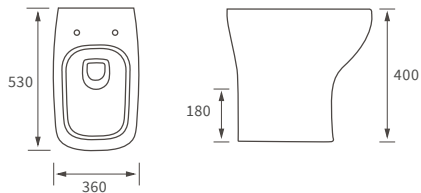

BACK TO WALL PAN
Coupling to soil stack: Straight out and straight down
Distance from soil pipe spigot to wall: 30mm
For use with concealed cistern