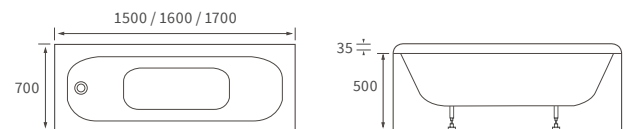

EUROWA STEEL BATH SINGLE END BATH

Capacity 1500mm - 131 litres, 1600mm - 142 litres, 1700mm - 162 litres