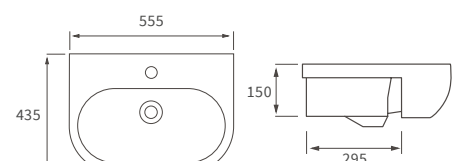

SEMI RECESSED BASIN

555 x 435mm