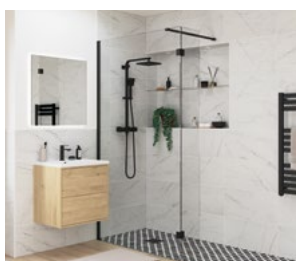

Optional Wetroom 8mm Splash Panel† Black*

300mm	DIEWP3004	£185

† Rotates 90° inwards and 90° outwards.

* Designed to control splashing in your bathroom. Clear glass only, not compatible with our fluted glass, leaf design & framed panels.