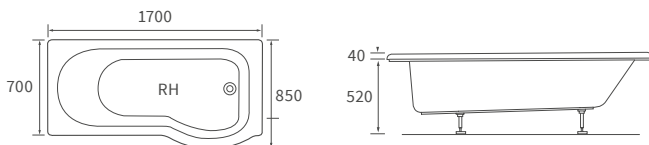

ORA 1700MM P SHAPE SHOWER BATH LH AND RH

Overall height including screen 2055mm. Capacity 200 litres