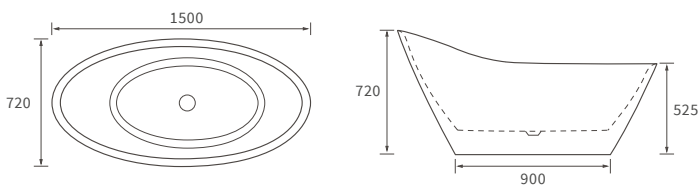

FARLEIGH FLOORSTANDING BATH

Capacity - 142 litres