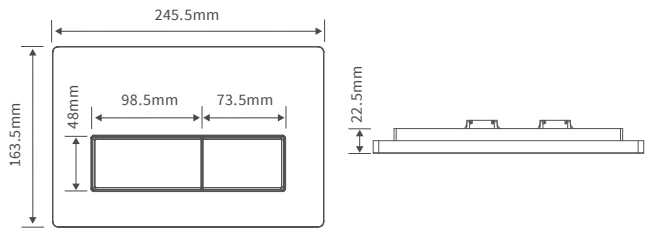

SQUARE FLUSHPLATE