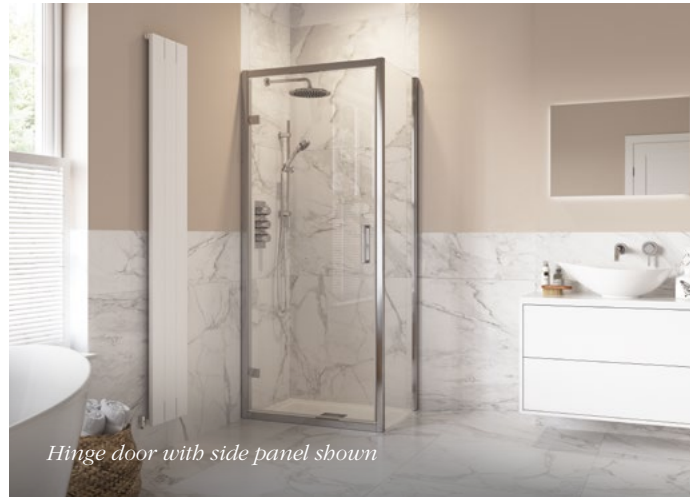

Double handle inside and out

Power shower compatible

Easy Clean glass treatment

Browse our full range of complementing trays. Pages 210-215.

Please note: when fitting with a side panel the door needs to close against the side panel as shown in the image.

Hinge Door

Robust durable hinges support 8mm glass to allow anyone to achieve a minimal look.

- 2000mm high
- Power shower compatible
- 8mm toughened safety glass
- Wetroom compatible
- Double handle inside and out
- Adjustment for out of true walls
- Hinge door opening
- Easy Clean glass treatment
- Totally hidden fixings
- Approved