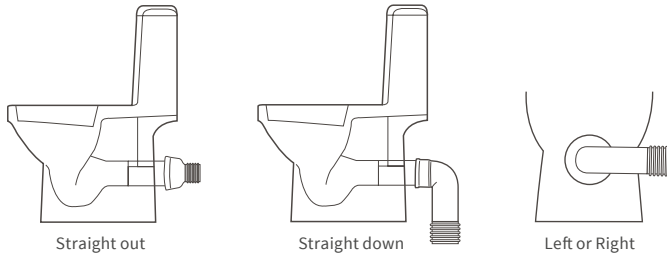

Coupling to soil stack guide