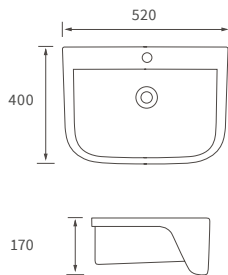

SEMI RECESSED BASIN
520 x 400mm