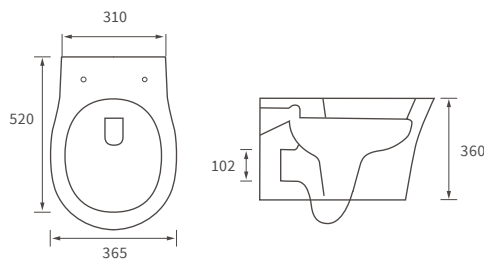

WALL HUNG PAN

Coupling to soil stack: Straight out and straight down

Distance from soil pipe spigot to wall: 75mm

For use with concealed cistern