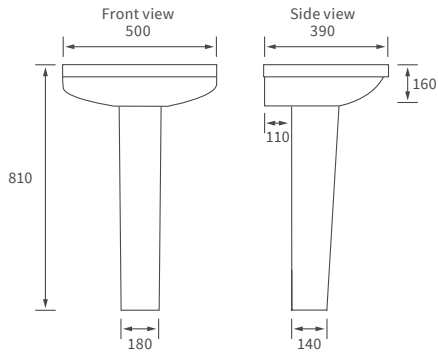

Laurus

BASIN WITH FULL PEDESTAL

500 x 390mm