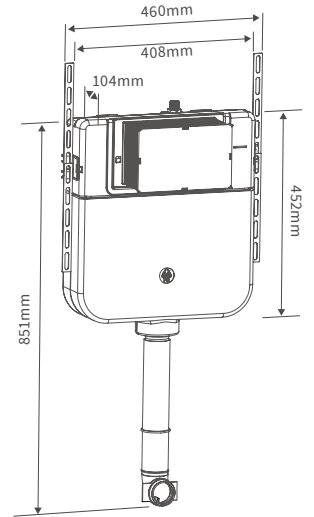

Wall hung frames, concealed cisterns & flush plates

LOW HEIGHT WC FRAME
Height including pipe 762mm

WALL HUNG WC FRAME
Excl. Cistern

LOW HEIGHT WC FRAME
Incl. Cistern

WALL HUNG WC FRAME
Incl. Cistern

ROUND FLUSHPLATE