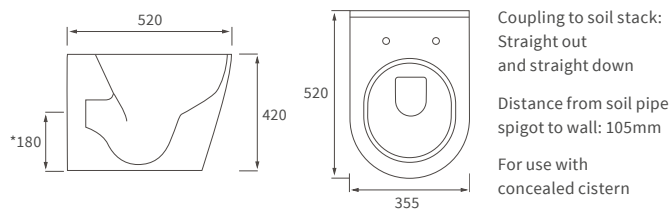

RIMLESS BACK TO WALL PAN