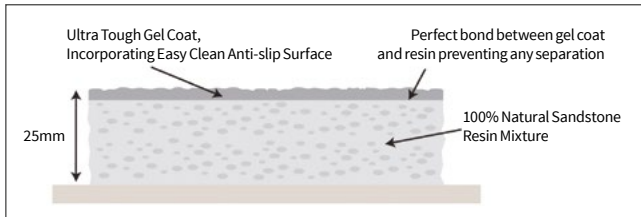

Ultrathin Anti-Slip *shower trays*

Reassurance for the whole family

ADJUSTABLE SQUARE WASTE COVER

EASY-FIT LEG SYSTEM

PERMANENT ANTI-SLIP

- Patent Protected unique surface built into the tray
- Market leading Anti-slip rating - almost twice the industry standard
- Lifetime Anti-slip guarantee. No need to reapply later
- Handmade in the UK
- 25mm ultra low profile - 100% natural stone resin
- Suitable for less-abled
- Dedicated high-flow, self cleaning vortex waste unit (30L per min)
- Easy to fit
- Suitable for hotels, commercial contracts and domestic applications