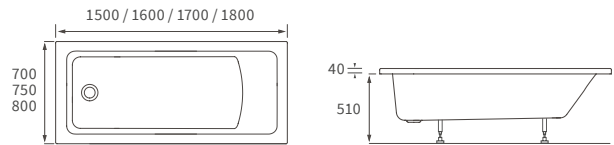

NAVARRE SINGLE END BATH

Capacity 1500 x 700mm - 170 litres, 1600 x 700mm - 185 litres, 1700 x 700mm - 200 litres
Capacity 1700 x 750mm - 210 litres, 1800 x 800mm - 225 litres