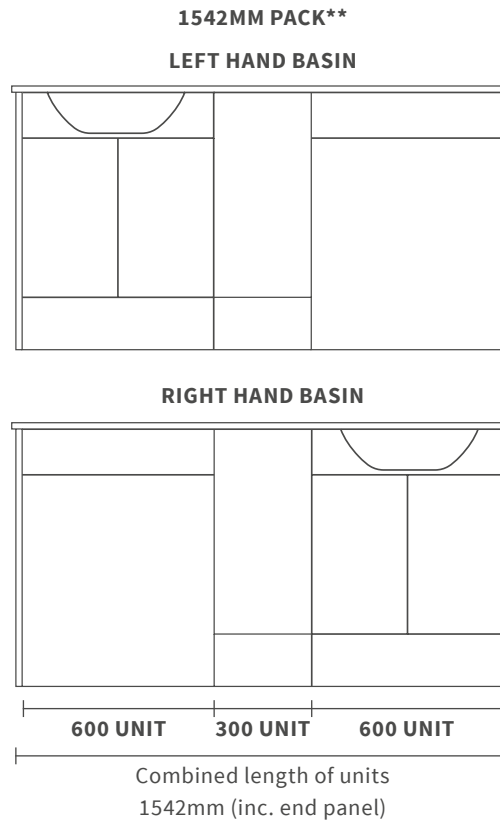

Fitted Furniture Useful information for integrated basin packs

*Pack includes one piece resin basin (1 tap hole), 600mm basin unit, 600mm WC unit, 2 end panels and plinth.

**Pack includes one piece resin basin (1 tap hole), 600mm basin unit, 300mm 3 drawer unit, 600mm WC unit, 2 end panels and plinth.

OR

Pack includes one piece resin basin (1 tap hole), 600mm basin unit, 300mm 1 door base unit, 600mm WC unit, 2 end panels and plinth.

(FOR BENITA)

Pack includes one piece resin basin (1 tap hole), 600mm basin unit, 300mm 1 door, 1 drawer unit, 600mm WC unit, 2 end panels and plinth.

OR

Pack includes one piece resin basin (1 tap hole), 600mm basin unit, 300mm 1 door base unit, 600mm WC unit, 2 end panels and plinth.

Texture

DESCRIPTION	MATT WHITE	MATT GRAPHITE GREY	PRICE
300mm 3 Drawer Unit	DIFT2366	DIFT2390	£625
300mm 1 Door Base Unit	DIFT2368	DIFT2392	£333
600mm 3 Drawer Unit	DIFT2372	DIFT2396	£712
600mm 2 Door Basin Unit	DIFT2374	DIFT2398	£436
300mm 2 Door Tall Unit	DIFT2376	DIFT2400	£641
600mm WC Unit	DIFT2382	DIFT2406	£369
2.4m Plinth (height 150mm)	DIFT2384	DIFT2408	£82
Base End Panel 330 x 900mm	DIFT2386	DIFT2410	£138
Tall End Panel 330 x 2200mm	DIFT2388	DIFT2412	£272
Over Handle 200mm Matt Black (Single)	DIFH0042		£32
Over Handle 200mm Brushed Brass (Single)	DIFH0044		£32
Over Handle 200mm Chrome (Single)	DIFH0046		£32
D Handle 330mm Matt Black (Single)	DIFH0050		£39
D Handle 330mm Brushed Brass (Single)	DIFH0048		£39
D Handle 170mm Matt Black (Single)	DIFH0066		£16
D Handle 170mm Brushed Brass (Single)	DIFH0064		£16