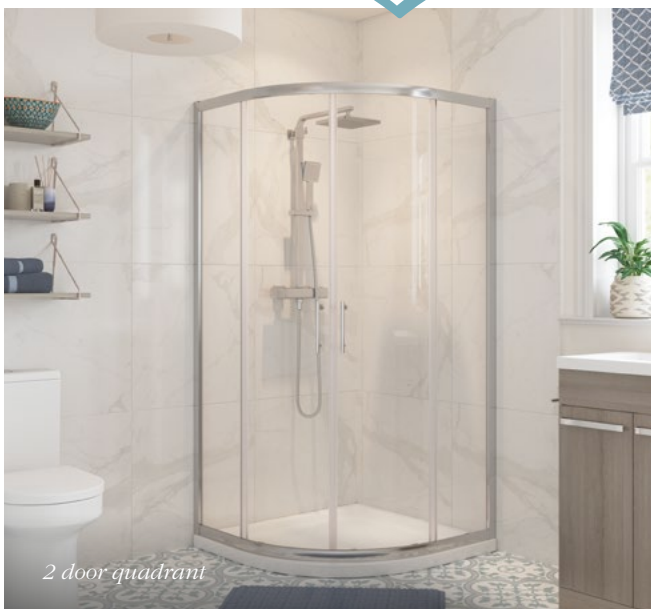

2 Door Quadrant

2 door quadrant