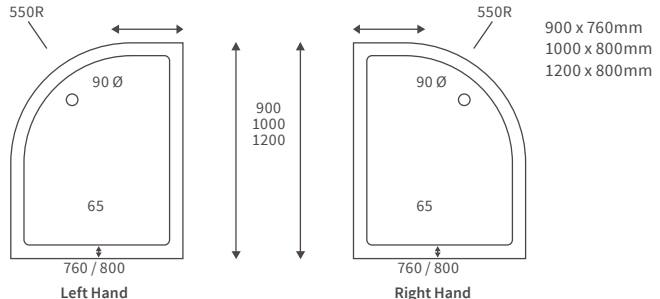

LOW PROFILE OFFSET QUADRANT TRAYS