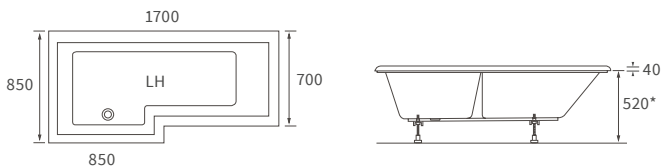

Shower baths

NAVARRE 1700 L SHAPE SHOWER BATH LH AND RH

Overall height including screen 2050mm. Capacity 180 litres

*520mm with acrylic panel, 480mm with wood panel