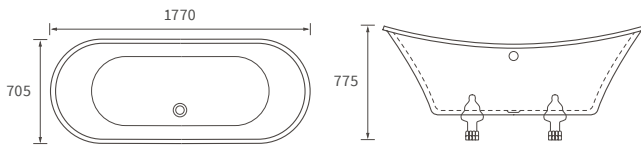

FAREHAM FLOORSTANDING BATH

Capacity 195 litres