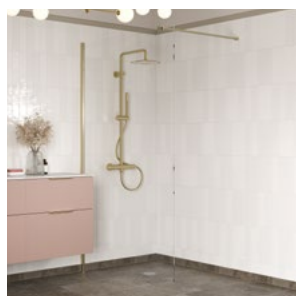

Wetroom Panel Clear Glass/ Brushed Brass

			True wall adjustments (min/max mm)	OPTIONAL SIDE PANEL
500mm	DIEWP5028	£235	480 - 500	500mm DIEWP5030 £250 480 - 500
700mm	DIEWP7020	£240	680 - 700	700mm DIEWP7022 £255 680 - 700
760mm	DIEWP7622	£247	740 - 760	760mm DIEWP7624 £260 740 - 760
800mm	DIEWP8050	£250	780 - 800	800mm DIEWP8052 £265 780 - 800
900mm	DIEWP9048	£260	880 - 900	900mm DIEWP9050 £275 880 - 900
1000mm	DIEWP1058	£280	980 - 1000	
New 1100mm	DIEWP1112	£300	1080 - 1100	
1200mm	DIEWP1246	£320	1180 - 1200	
1400mm	DIEWP1418	£360	1380 - 1400