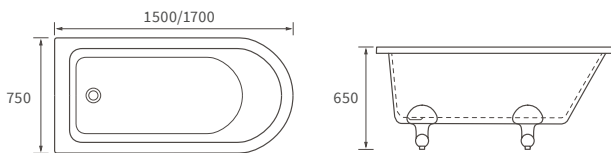

CLEVEDON FLOORSTANDING BATH

W1500 capacity 220 litres

W1700 capacity 260 litres