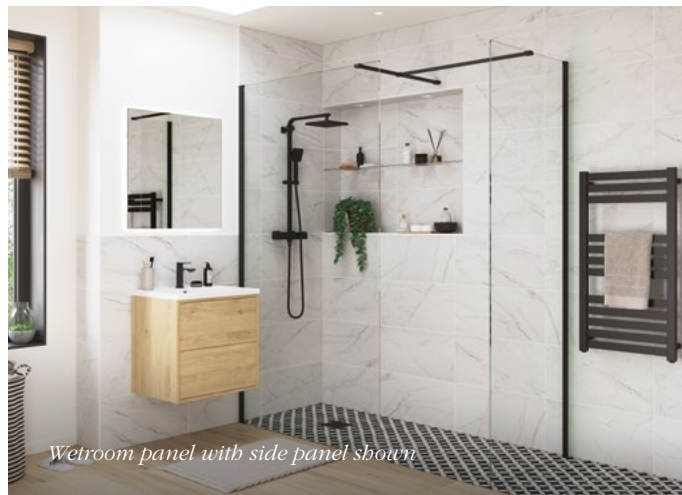

Luxury wetroom panels with stunning matt black profiles.

1950mm high

Wetroom compatible

8mm toughened safety glass

Adjustment for out of true walls

Concealed fixings

Easy Clean glass treatment

Power shower compatible

Approved

Can be installed directly onto a prepared floor in a wetroom or on a tray.