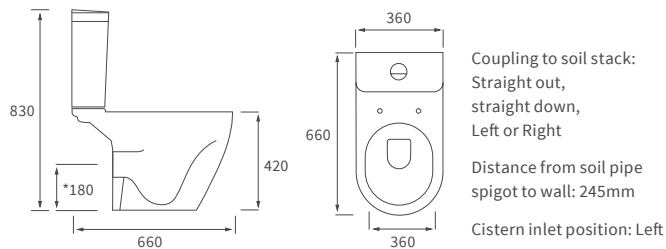

555 x 430mm

SEMI RECESSED BASIN

555 x 435mm

RIMLESS CLOSE COUPLED PAN AND CISTERN FULLY SHROUDED

**RIMLESS CLOSE COUPLED PAN AND CISTERN FULLY SHROUDED
 COMFORT HEIGHT**

RIMLESS CLOSE COUPLED PAN AND CISTERN OPEN BACK