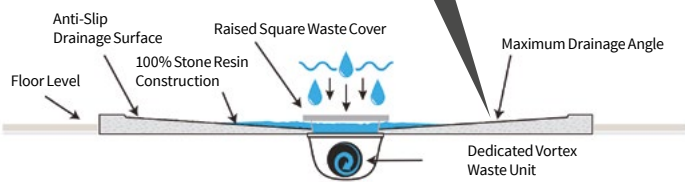

Ultrathin Anti-Slip *shower trays*

Reassurance for the whole family

ADJUSTABLE SQUARE WASTE COVER

EASY-FIT LEG SYSTEM

PERMANENT ANTI-SLIP

- Patent Protected unique surface built into the tray
- Market leading Anti-slip rating - almost twice the industry standard
- Lifetime Anti-slip guarantee. No need to reapply later
- Handmade in the UK
- 25mm ultra low profile - 100% natural stone resin
- Suitable for less-abled
- Dedicated high-flow, self cleaning vortex waste unit (30L per min)
- Easy to fit
- Suitable for hotels, commercial contracts and domestic applications