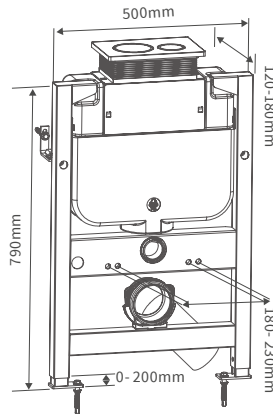

LOW HEIGHT WC FRAME
Incl. Cistern