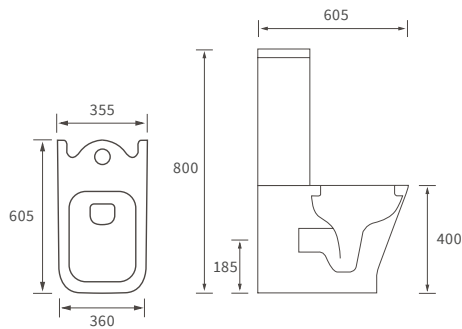

CLOSE COUPLED PAN AND CISTERN
Fully Shrouded
Coupling to soil stack:
Straight out and straight down
Distance from soil pipe spigot to wall: 164mm
Cistern inlet position: Left