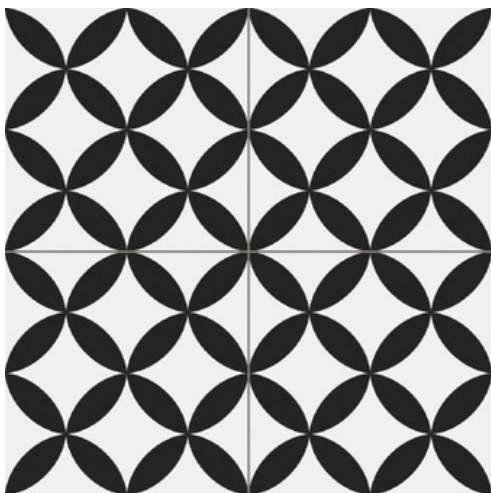

VINTAGE SERIES

Retro Black
45 x 45 cm

Porcelain

Matt Finish

Floor Tile

Anti-slip

Uniform Appearance
Class 1