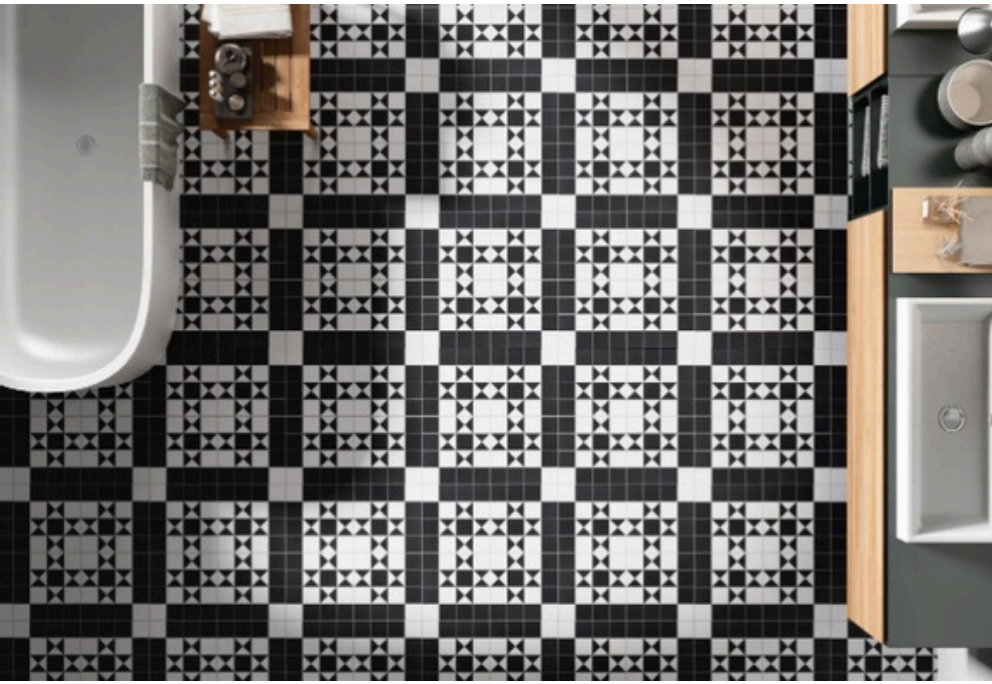

VINTAGE SERIES

Bristol Black 25 x 25cm