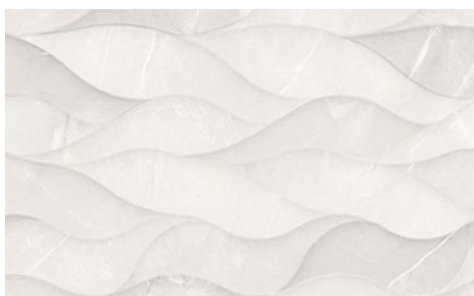

Magma Blanco Decor
33.3 x 55 cm