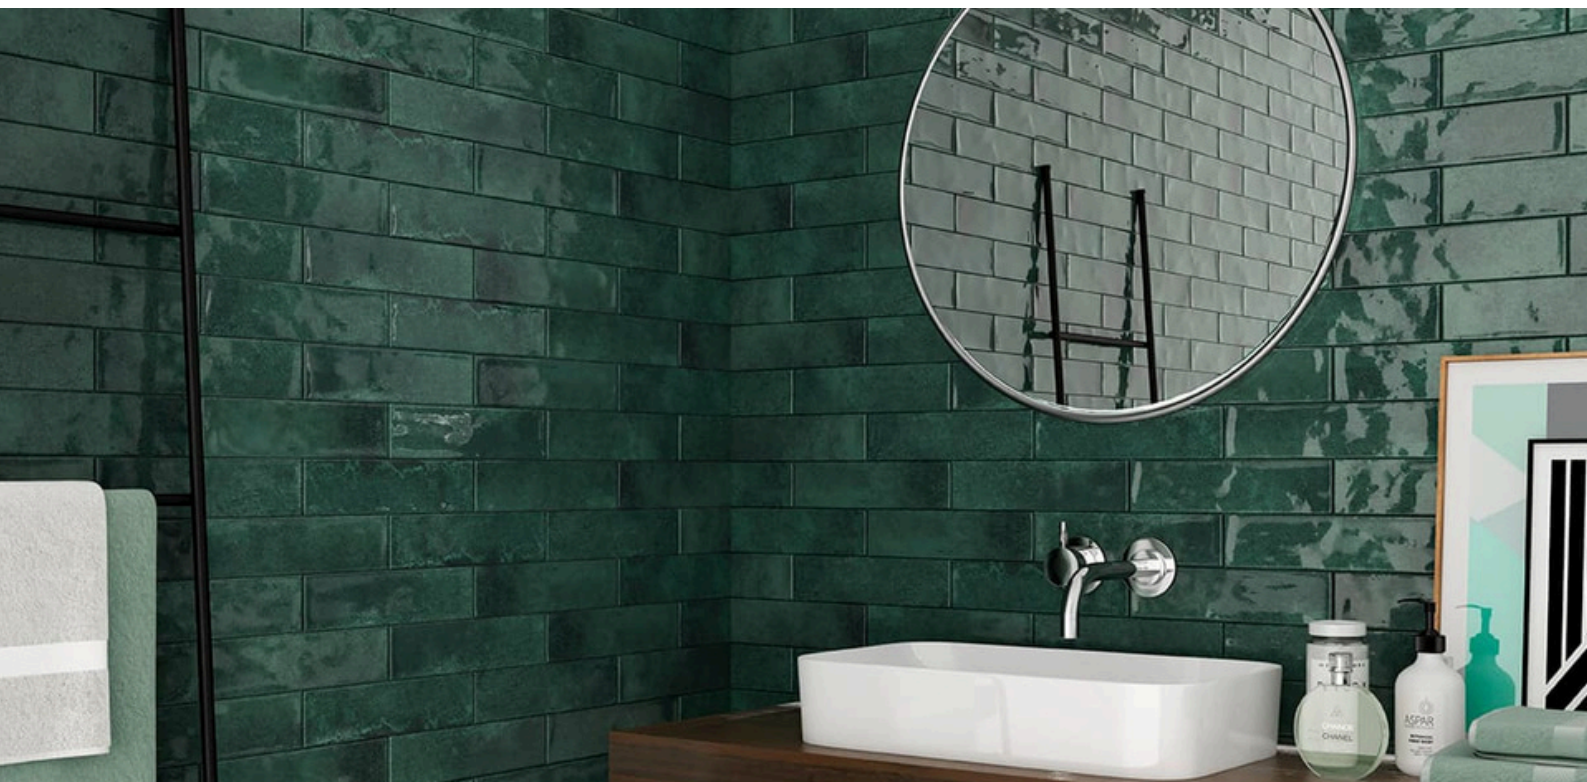

HARLEQUIN

Harlequin Nero
7 x 28 cm